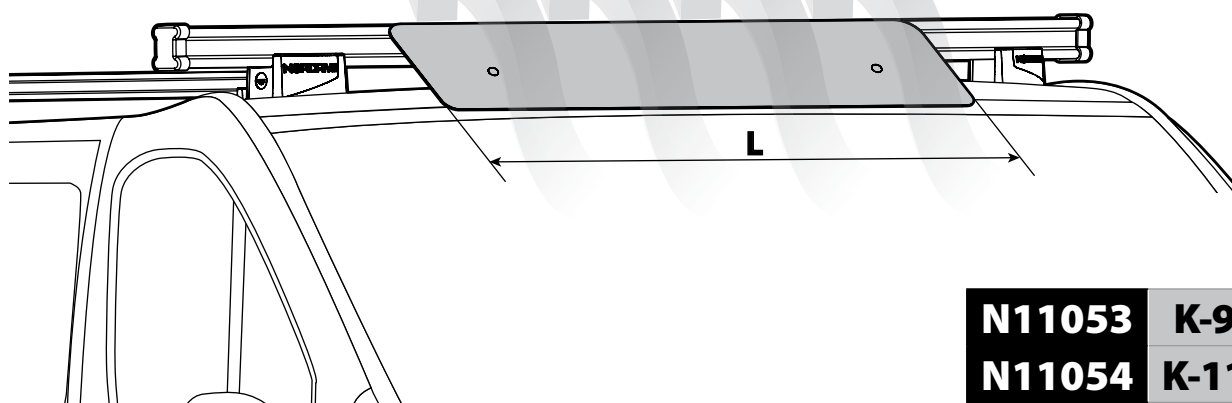

KARGO ROLLER

N11000	K-0	L = 64 cm
N11003	K-7	L = 96 cm

LOAD STOPS

N11001 K-1

LOAD STOPS

N11002 K-2

SPOILER

N11053	K-9	L = 95 cm
N11054	K-11	L = 110 cm