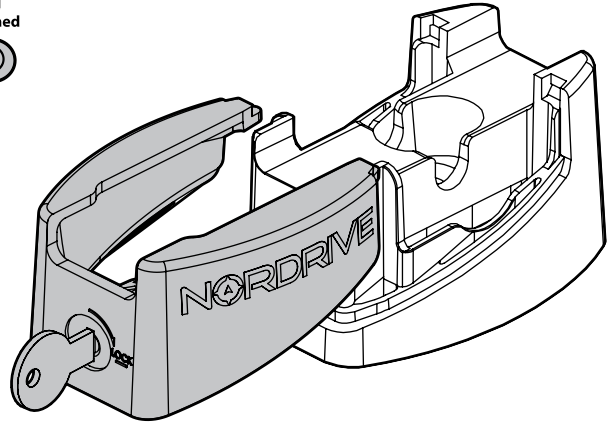

NORDRIVE®

TRANSPORT SOLUTIONS

Art. **N30032**