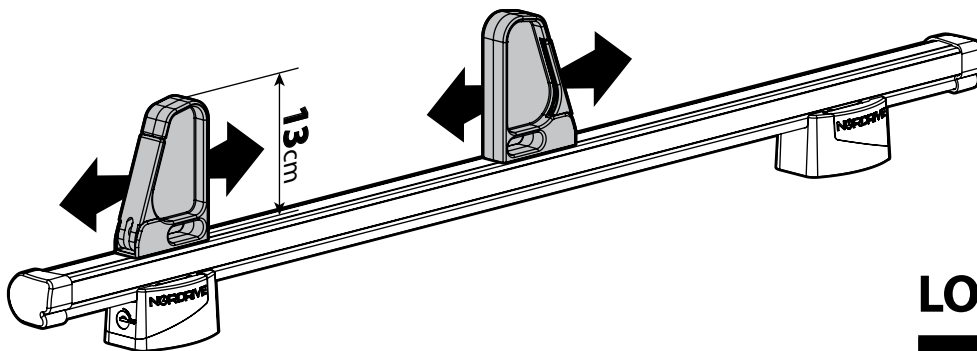

OPTIONALS PER / FOR / FÜR:

Kargo-Plus series

Alluminio / Aluminium

KARGO ROLLER

N11030	KP-0	L = 64 cm
N11034	KP-7	L = 96 cm

LOAD STOPS

N11031	KP-1
---------------	-------------

EYE-BOLTS