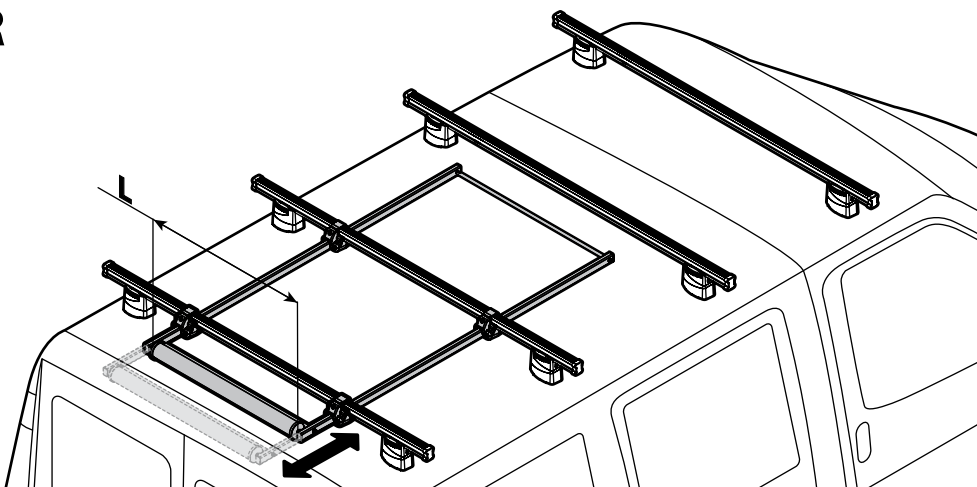

EXTENSION ROLLER

N11020 U-0 L = 64 cm

N11021 U-7 L = 96 cm

NORDRIVE®
TRANSPORT SOLUTIONS

NORDRIVE® is a registered trademark of
LAMPA S.p.A.
Via G. Rossa 53/55, 46019 Viadana (MN) ITALY
Tel. +39 0375 820700
UNI EN ISO 9001:2008 Certified Company
www.nordrive.it
www.lampa.it

91CA0344 r05