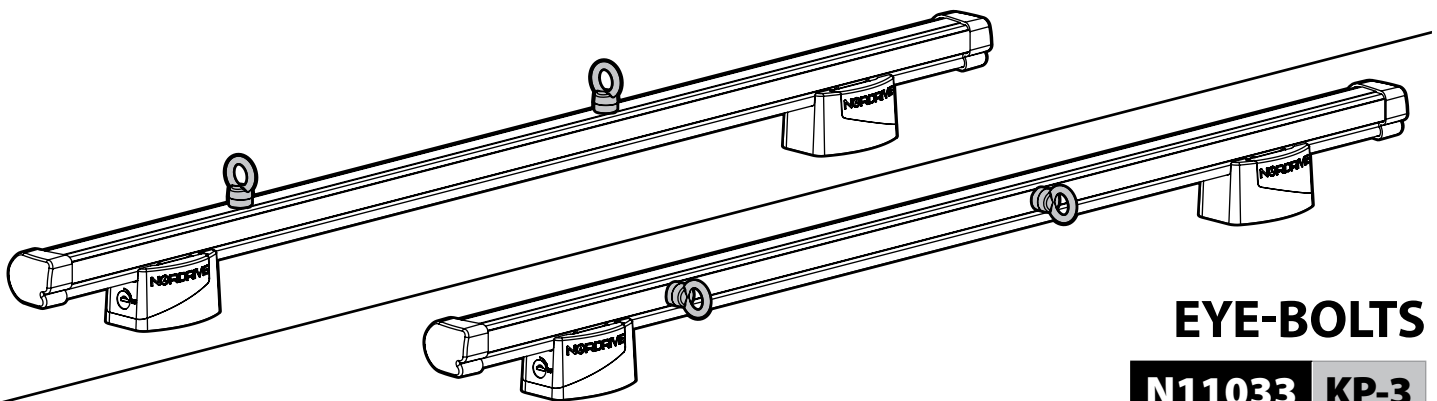

OPTIONALS PER / FOR / FÜR:

Kargo-Plus series

Alluminio / Aluminium

KARGO ROLLER

N11030	KP-0	L = 64 cm
N11034	KP-7	L = 96 cm

LOAD STOPS

N11031	KP-1
---------------	-------------

EYE-BOLTS