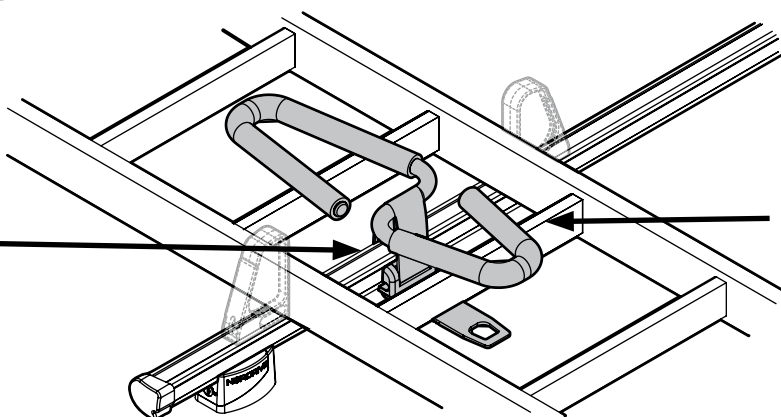

KARGO-TUBE

N11050 T200 L = 205 cm

N11051 T300 L = 305 cm

N11052 T400 L = 405 cm

LADDER HOLDER STRAPS

N11065 U-5

LADDER STEP ADAPTER

N11067 U-6