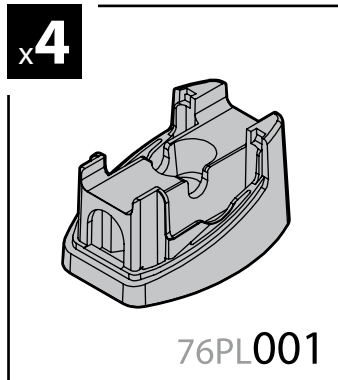

NORDRIVE®

TRANSPORT SOLUTIONS

Art. **N30032**