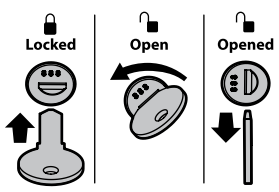

NORDRIVE®

TRANSPORT SOLUTIONS

Art. **N30032**