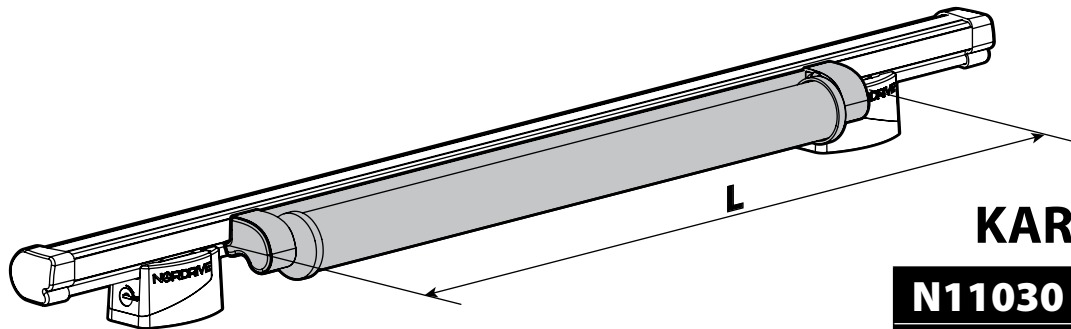

OPTIONALS PER / FOR / FÜR:

Kargo-Plus series

Alluminio / Aluminium

KARGO ROLLER

N11030	KP-0	L = 64 cm
N11034	KP-7	L = 96 cm