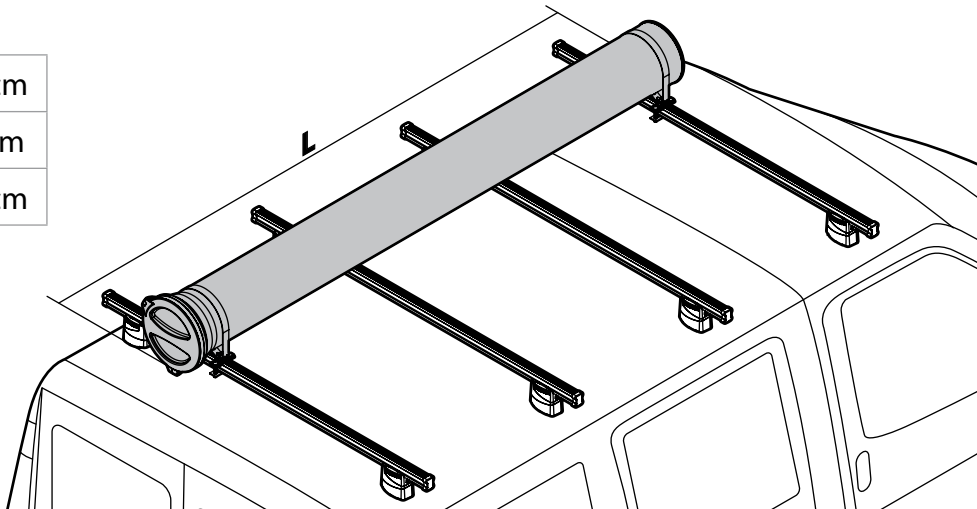

OPTIONALS PER / FOR / FÜR:

Kargo series

Acciaio / Steel

Kargo-Plus
series

Alluminio / Aluminium

KARGO-TUBE

N11050 T200 L = 205 cm

N11051 T300 L = 305 cm

N11052 T400 L = 405 cm

LADDER HOLDER STRAPS

N11065 U-5