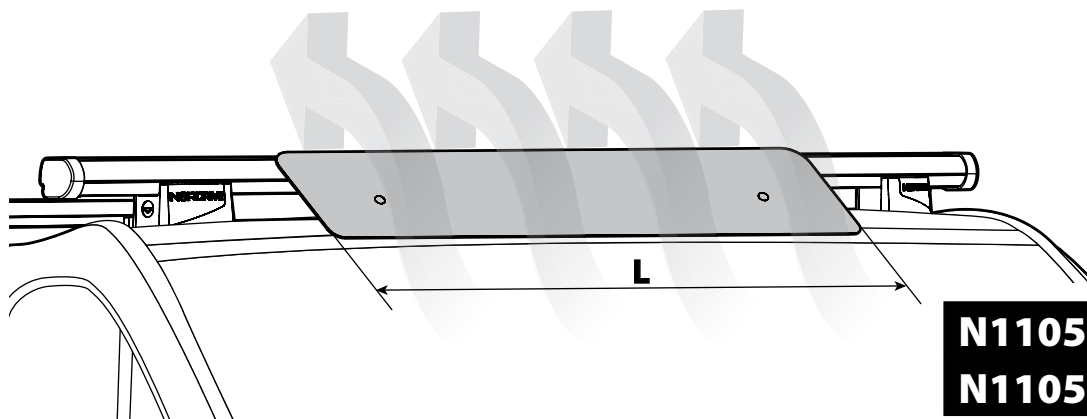

SPOILER

N11057	KP-9	L = 95 cm
N11058	KP-11	L = 110 cm